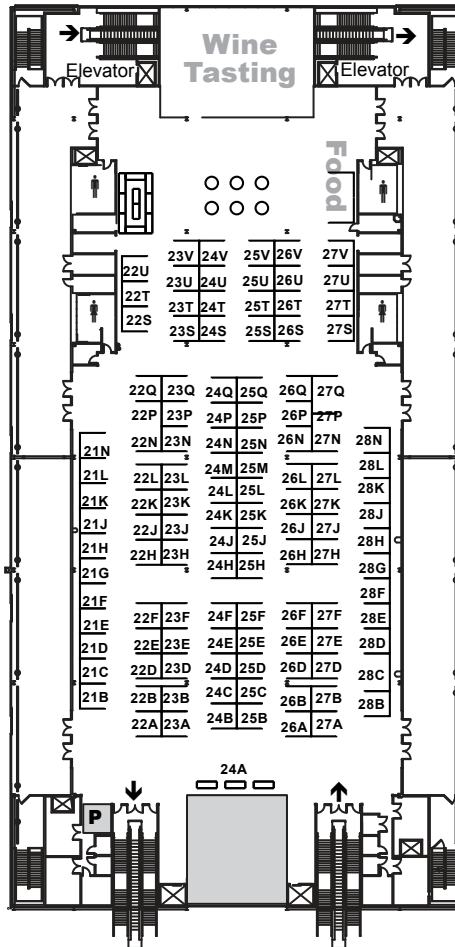

Upper Floor

Art Talks (most are 30 to 45 min. long) Friday, Nov. 12

- 11:00 **Look As Interesting As You Are -** How to Build a Perfect Wardrobe – Priscilla Peterson
- 12:00 **Twisting Time:** Historical Inspirations for Textile Embellishment – Heather Daveno
- 1:00 **Metal-smithing** – Tegan Wallace
- 2:00 **Encaustic painting:** a basic how to – Patti Bowman
- 3:00 **Playing with Light:** A Tour of Glass Arts – Karen Seymour

Saturday, Nov. 13

- 11:00 **How to Look Slimmer, Sleeker and More Graceful Than Ever** – Priscilla Peterson
- 12:30 **Becoming an Art Collector** – Susan Coombes
- 2:00 **Art In The Garden** – Cisco Morris
- 3:30 **Making Art Behind Cultural Lines** – Doe Stahr

Sunday, Nov. 14

- 11:00 **Japanese Shibori Scarves in Contemporary Fashion** – Alice Britt
- 12:30 **Fuzzy Fabric:** felting and fulling – Gina McCauley
- 1:45 **Collecting Art** – Susan Coombes
- 3:00 **Watercolor Demonstration** – Mary Gregg Byrne

Music

Friday, Nov. 12

- 10:00 **Karin Kajeta**, jazz keyboard
  Talia Marcus, dancing violinist
- 12:00 **Easy Ridin' Grandpas**, bluegrass
- 2:00 **Thomas Sparks**, solo guitar
- 3:00 **Pearl Django**, gypsy jazz

Saturday, Nov. 13

- 10:00 **Karin Kajeta And Tony Grasso**, jazz keyboard and trumpet
- 1:00 **Ranger & The Re-Arrangers**, gypsy jazz
- **Troupeau Acadien**, cajun
- 3:00 **Talia Marcus**, dancing violinist
- 4:00 **Nouveau Flamenco**, guitar trio

Sunday, Nov. 14

- 10:00 **Leslie McMichael**, harpist
- 12:00 **Easyridin Grandpas**, bluegrass
- 2:00 **Aridanne**, chamber trio
- 3:00 **Dixie Kings**, dixieland jazz

Lelevision will be performing throughout the weekend

Wine Tasting

Saturday 12 - 6 and Sunday 12 - 5

Hosted by Seattle Uncorked and benefiting Children's Hospital. **UNCORKED**
ID required. Must be 21 years of age. $1 per taste. Bottles for sale both days at 10% off regular retail store prices.

Sample 25 local boutique wineries:
Davenport Cellars • DiStefano Winery
Eaton Hill Winery • Elevage Wine Co.
Gecko Wine Co. • Gilbert Cellars
Ginkgo Forest Winery
Goose Ridge Estate Winery • Lodmell Cellars
Masset Winery • Michael Florentino Cellars
Milbrandt Vineyards
NHV - Naches Heights Vineyard
Northwest Cellars • Olsen Estates
Ott & Murphy Wines/Swede Hill Cellars
Palouse Winery • Plaza Winery
St. Laurent Estate Winery • Skylite Cellars
Sky River Meadery • Smasne Cellars
Whitman Cellars • Wilridge Winery
Windy Point Winery

Sponsors

Holland America Line
A Signature of Excellence

The New York Times
Utrecht Art Supplies
Pratt Fine Arts Center

CULTURE
KING COUNTY LODGING TAX

MAGNOLIA
AUDIO/VIDEO

Seattle Children's
HOSPITAL • RESEARCH • FOUNDATION

NJROTC volunteers from Liberty HS

Coat/Package Check volunteers are raising money for the theater program at South Whidbey High school