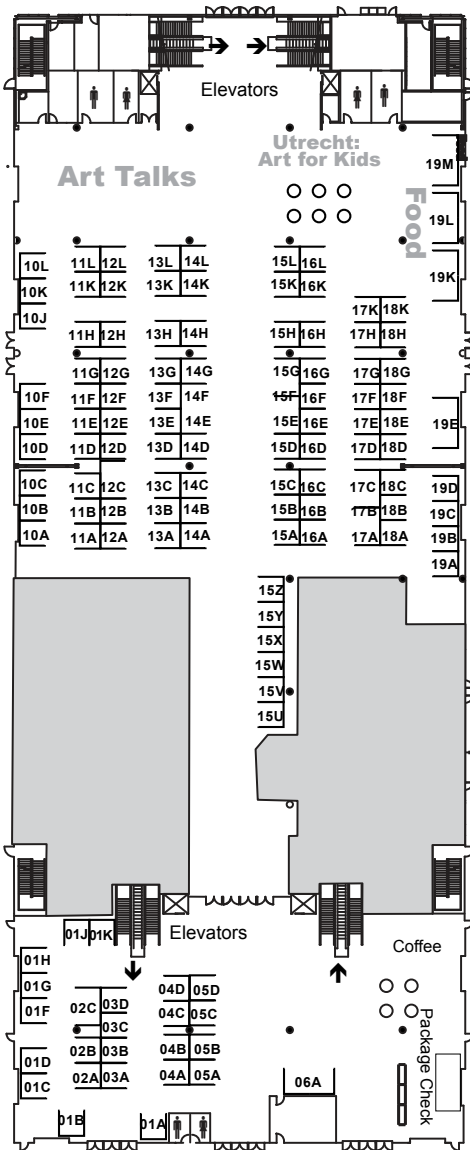

Fall Best of the Northwest

Nov. 12-14, 2010
Fri. & Sat. 10am-6pm
Sun. 10am-5pm

Ground Floor